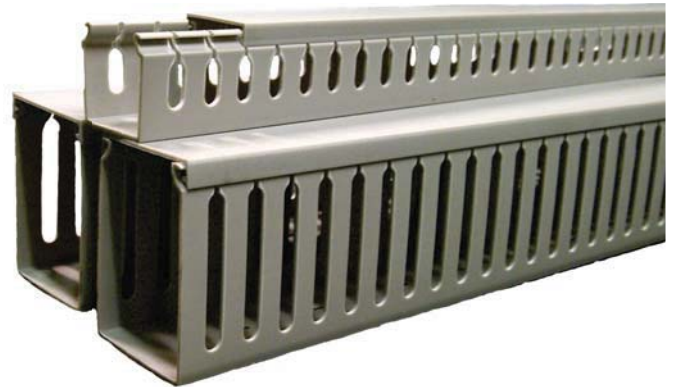

Slotted Cable Duct

Information Sheet SD130213

Noremak Slotted Cable Duct

Material:

High Impact, self extinguishing, warp proof PVC.

Colour:

Grey, Other colours available on request.

Service Temperature: 85 C

Self Extinguishing Standard: UL 94V-0

Test To UL Files: E97527 up to 50 C

Standard Length: 2.0 Mtr

Packing: To Order

Part No	Slot mm	W x H mm	Approx Capacity 0.75-1.00 mm ²	Length mm
DS2530-2M	8.0	25 x 30	15-25 pcs	2000
DS2540-2M	8.0	25 x 40	20-25pcs	2000
DS2560-2M	8.0	25 x 60	40-45pcs	2000
DS2575-2M	8.0	25 x 75	95-100pcs	2000
DS2580-2M	8.0	25 x 80	100-120pcs	2000
DS4040-2M	8.0	40 x 40	60-70pcs	2000
DS4060-2M	8.0	40 x 60	100-115pcs	2000
DS4080-2M	8.0	40 x 80	120-135pcs	2000
DS6040-2M	8.0	60 x 40	100-115pcs	2000
DS6060-2M	8.0	60 x 60	120-135pcs	2000
DS6080-2M	8.0	60 x 80	180-210pcs	2000
DS8060-2M	8.0	80 x 60	180-210pcs	2000
DS8080-2M	8.0	80 x 80	240-290pcs	2000
DS10060-2M	8.0	100 x 60	240-290pcs	2000
DS10080-2M	8.0	100 x 80	260-350pcs	2000
DS100100-2M	8.0	100 x 100	300-400pcs	2000