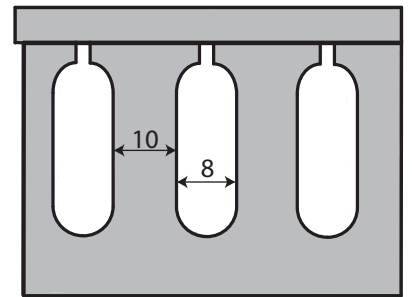

Slotted Cable Duct

Information Sheet SD130213

Noremak Slotted Cable Duct

Material:

High Impact, self extinguishing, warp proof PVC.

Colour:

Grey, Other colours available on request.

Service Temperature: 85 C

Self Extinguishing Standard: UL 94V-0

Test To UL Files: E97527 up to 50 C

Standard Length: 2.0 Mtr

Packing: To Order

Part No	Slot mm	W x H mm	Approx Capacity 0.75-1.00 mm ²	Length mm
DS2530-2M	8.0	25 x 30	15-25 pcs	2000
DS2540-2M	8.0	25 x 40	20-25pcs	2000
DS2560-2M	8.0	25 x 60	40-45pcs	2000
DS2575-2M	8.0	25 x 75	95-100pcs	2000
DS2580-2M	8.0	25 x 80	100-120pcs	2000
DS4040-2M	8.0	40 x 40	60-70pcs	2000
DS4060-2M	8.0	40 x 60	100-115pcs	2000
DS4080-2M	8.0	40 x 80	120-135pcs	2000
DS6040-2M	8.0	60 x 40	100-115pcs	2000
DS6060-2M	8.0	60 x 60	120-135pcs	2000
DS6080-2M	8.0	60 x 80	180-210pcs	2000
DS8060-2M	8.0	80 x 60	180-210pcs	2000
DS8080-2M	8.0	80 x 80	240-290pcs	2000
DS10060-2M	8.0	100 x 60	240-290pcs	2000
DS10080-2M	8.0	100 x 80	260-350pcs	2000
DS100100-2M	8.0	100 x 100	300-400pcs	2000